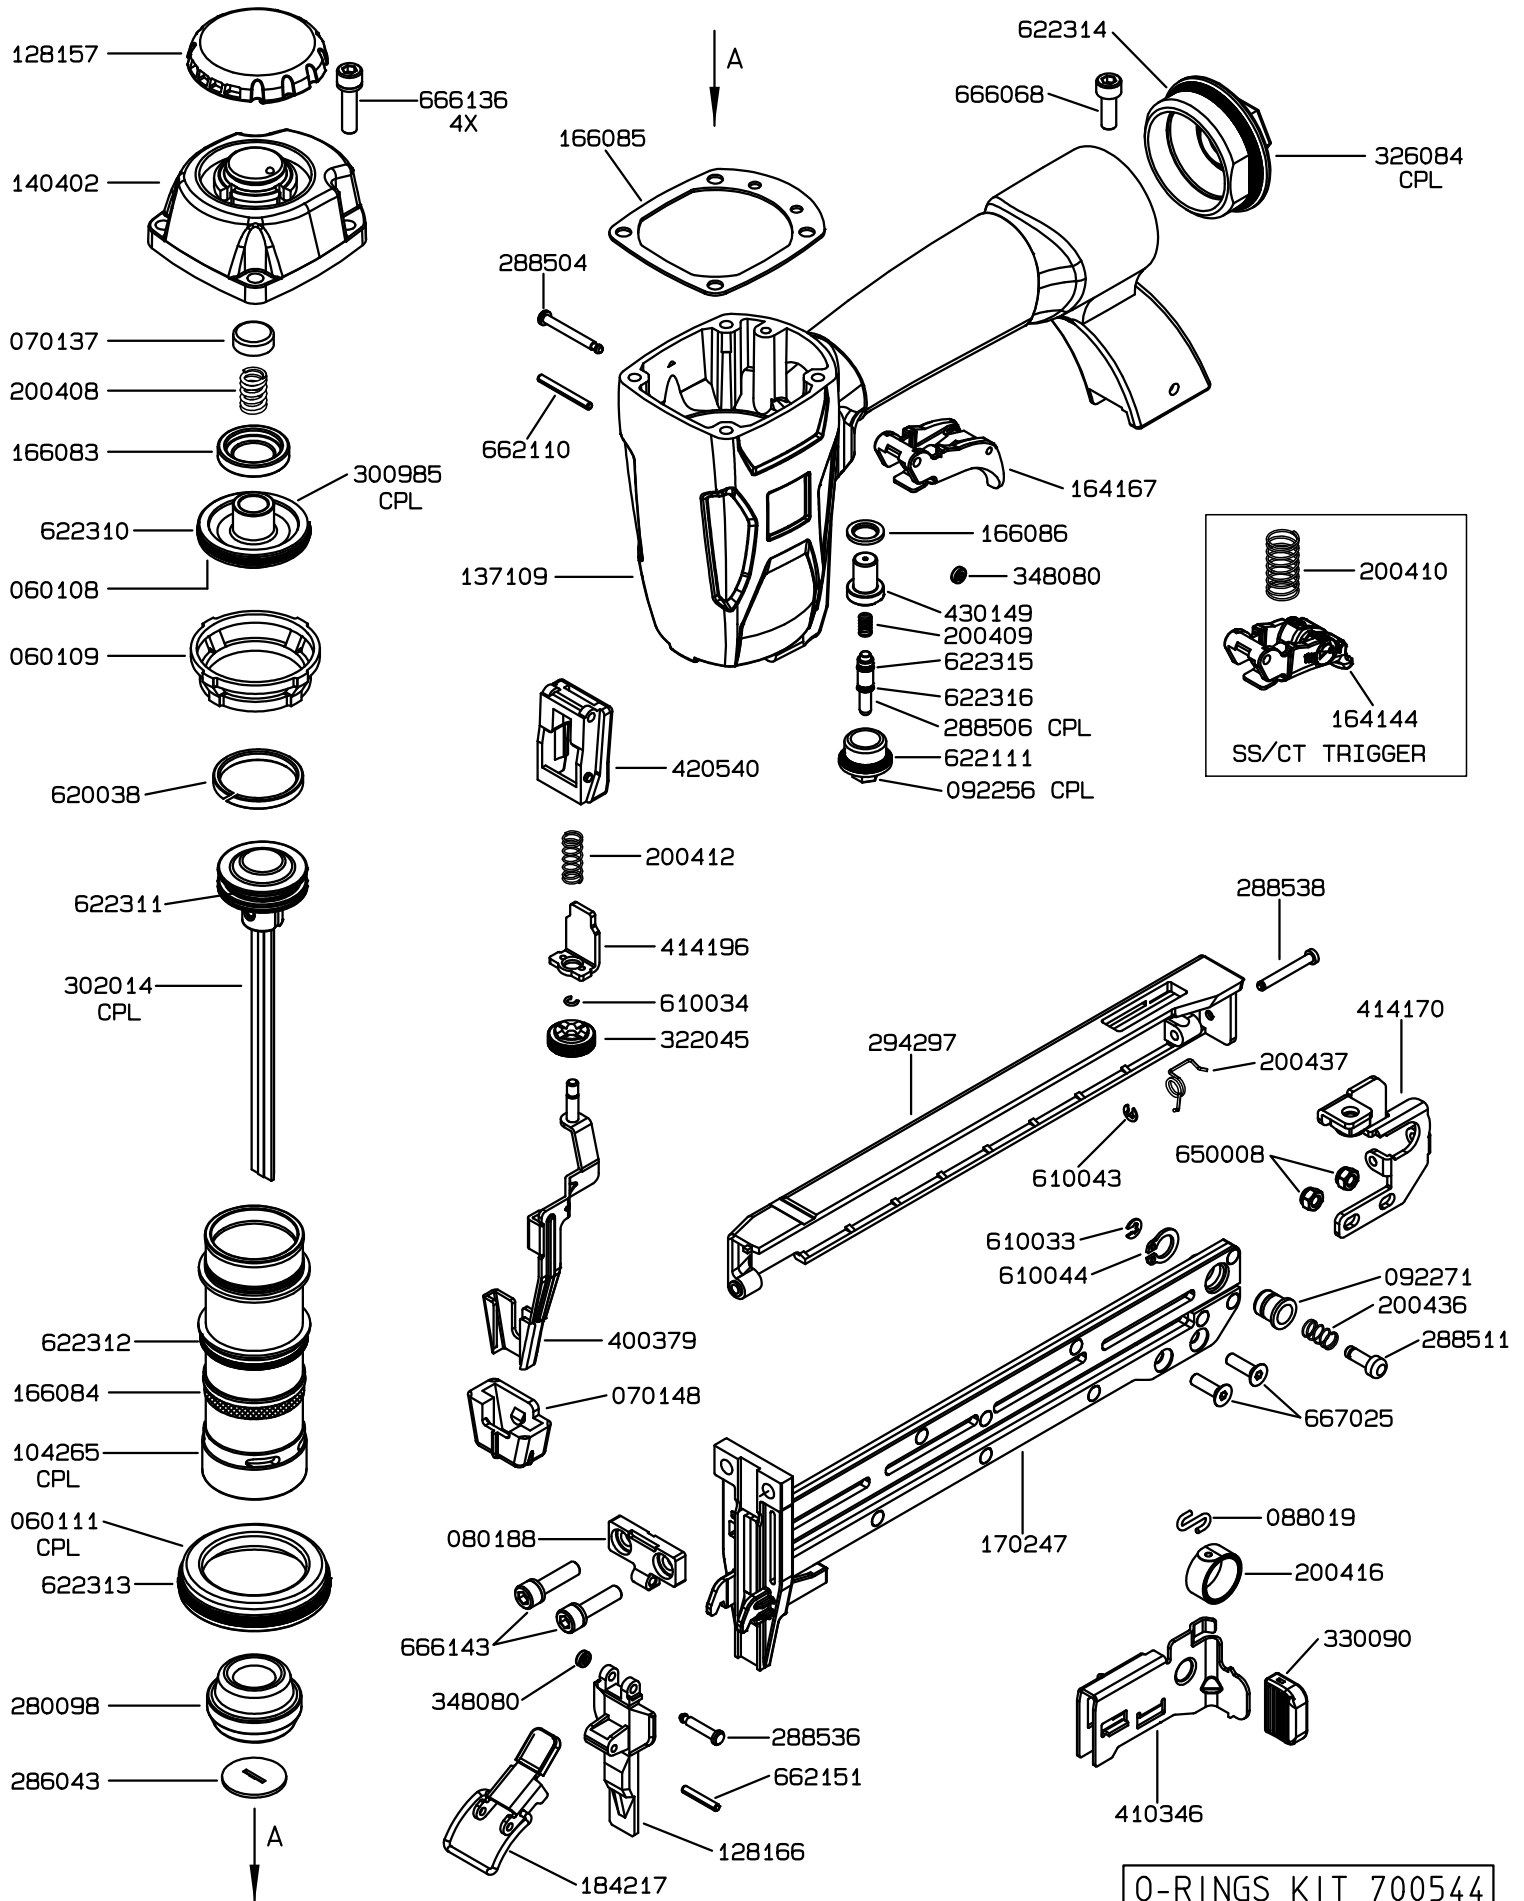

ESP	MACHINE CODE	MACHINE CODE	MACHINE CODE	MACHINE CODE
3	11644.01			
DESC.	F20A 92-32			

FULL SEQUENTIAL

O-RINGS KIT 700544