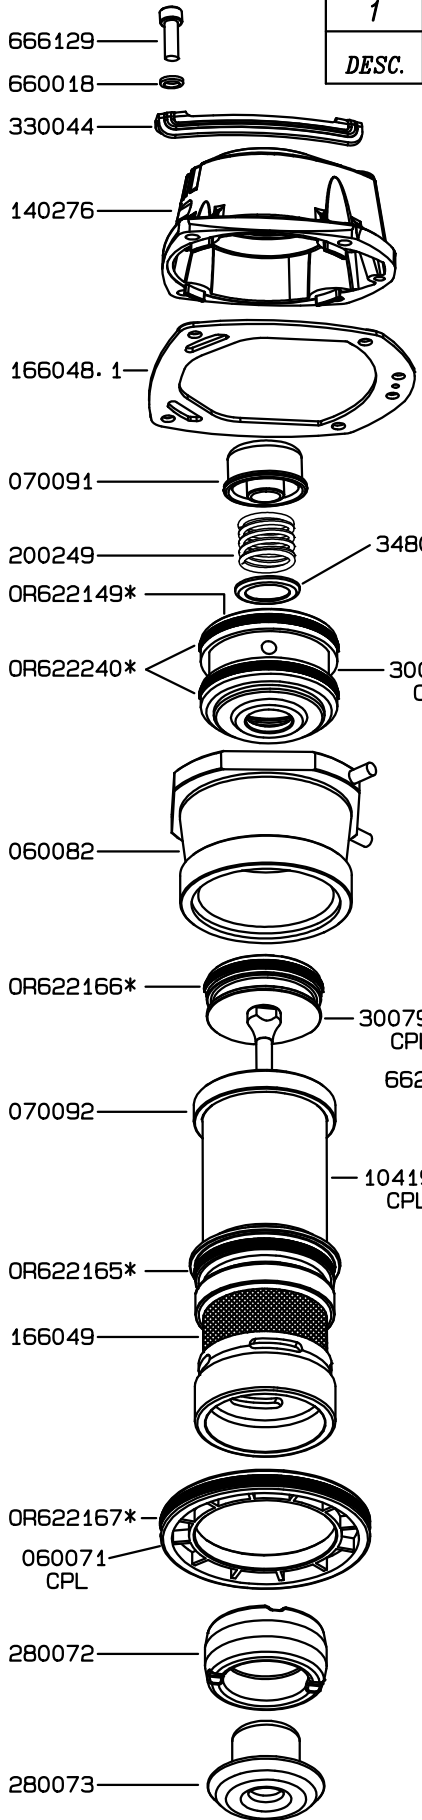

ESP	MACHINE CODE	MACHINE CODE	MACHINE CODE	MACHINE CODE	MACHINE CODE
1	11420				
DESC.	F58A CN15W-70				

* O-RINGS KIT 700321

** ACTUATOR KIT 700279. 1